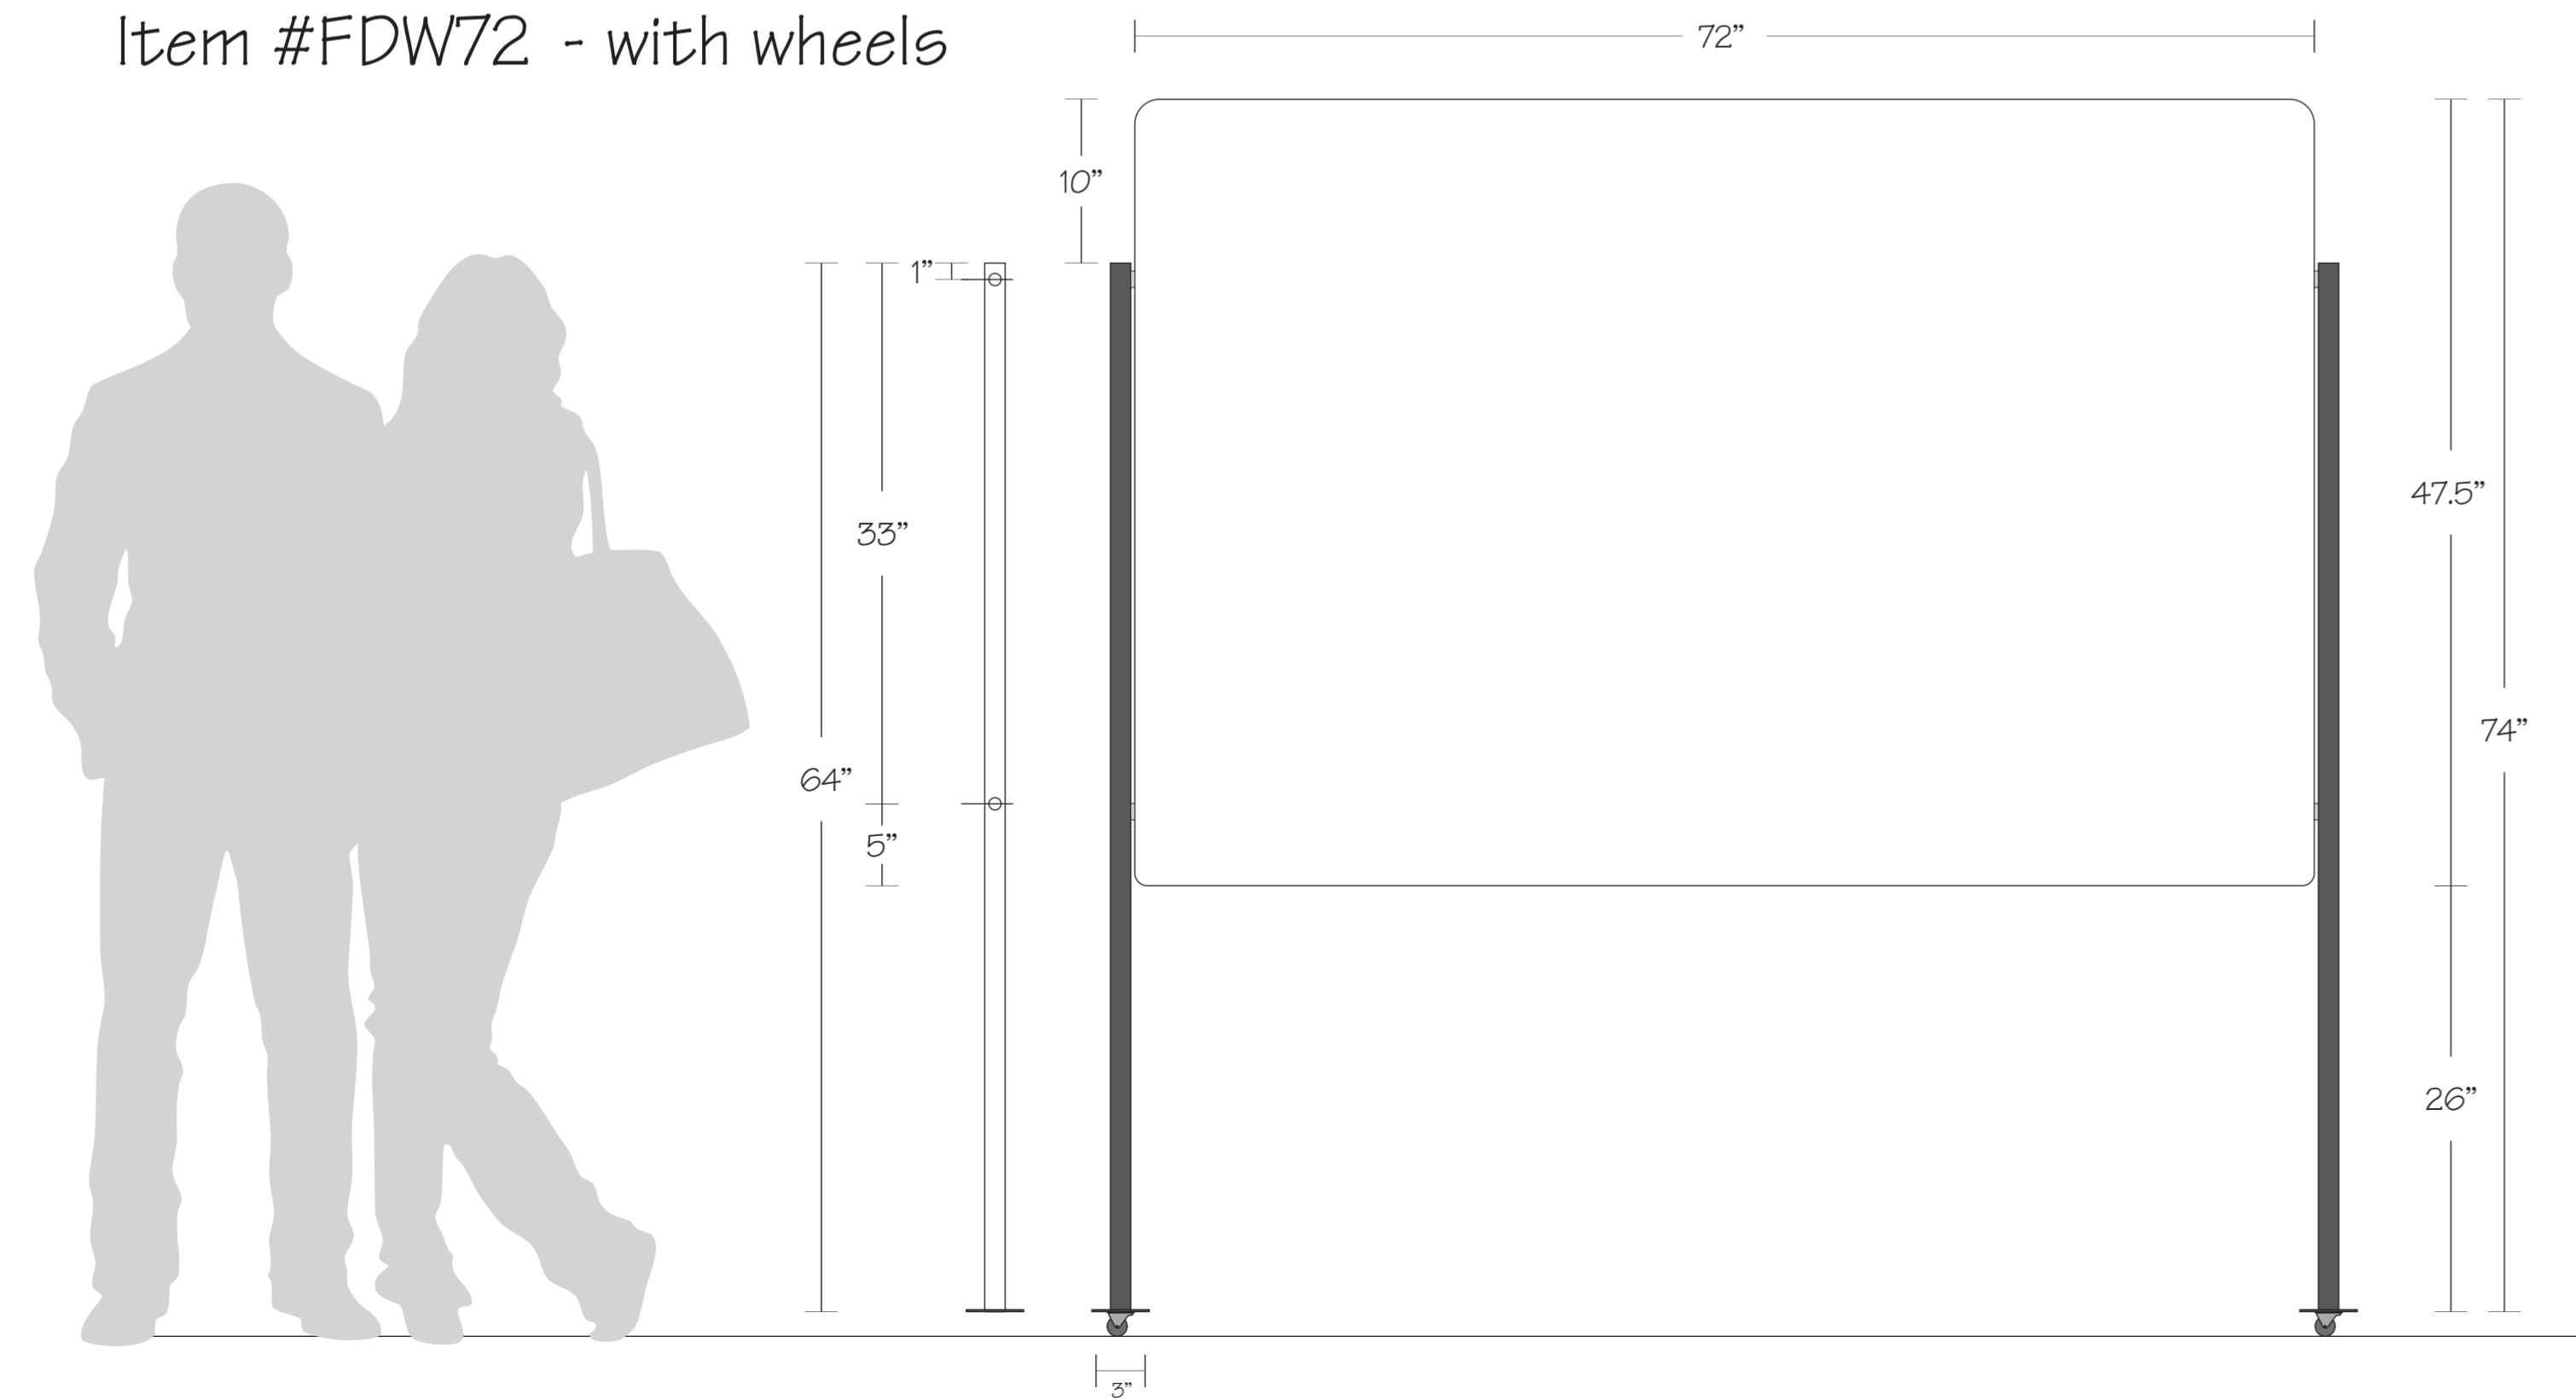

36" Floor Divider

Item #FD36 - no wheels

Item #FDW36 - with wheels

48" Floor Divider

Item #FD48 - no wheels

Item #FDW48 - with wheels

60" Floor Divider

Item #FD60 - no wheels

Item #FDW60 - with wheels

72" Floor Divider

Item #FD72 - no wheels

Item #FDW72 - with wheels

84" Floor Divider

Item #FD84 - no wheels

Item #FDW84 - with wheels