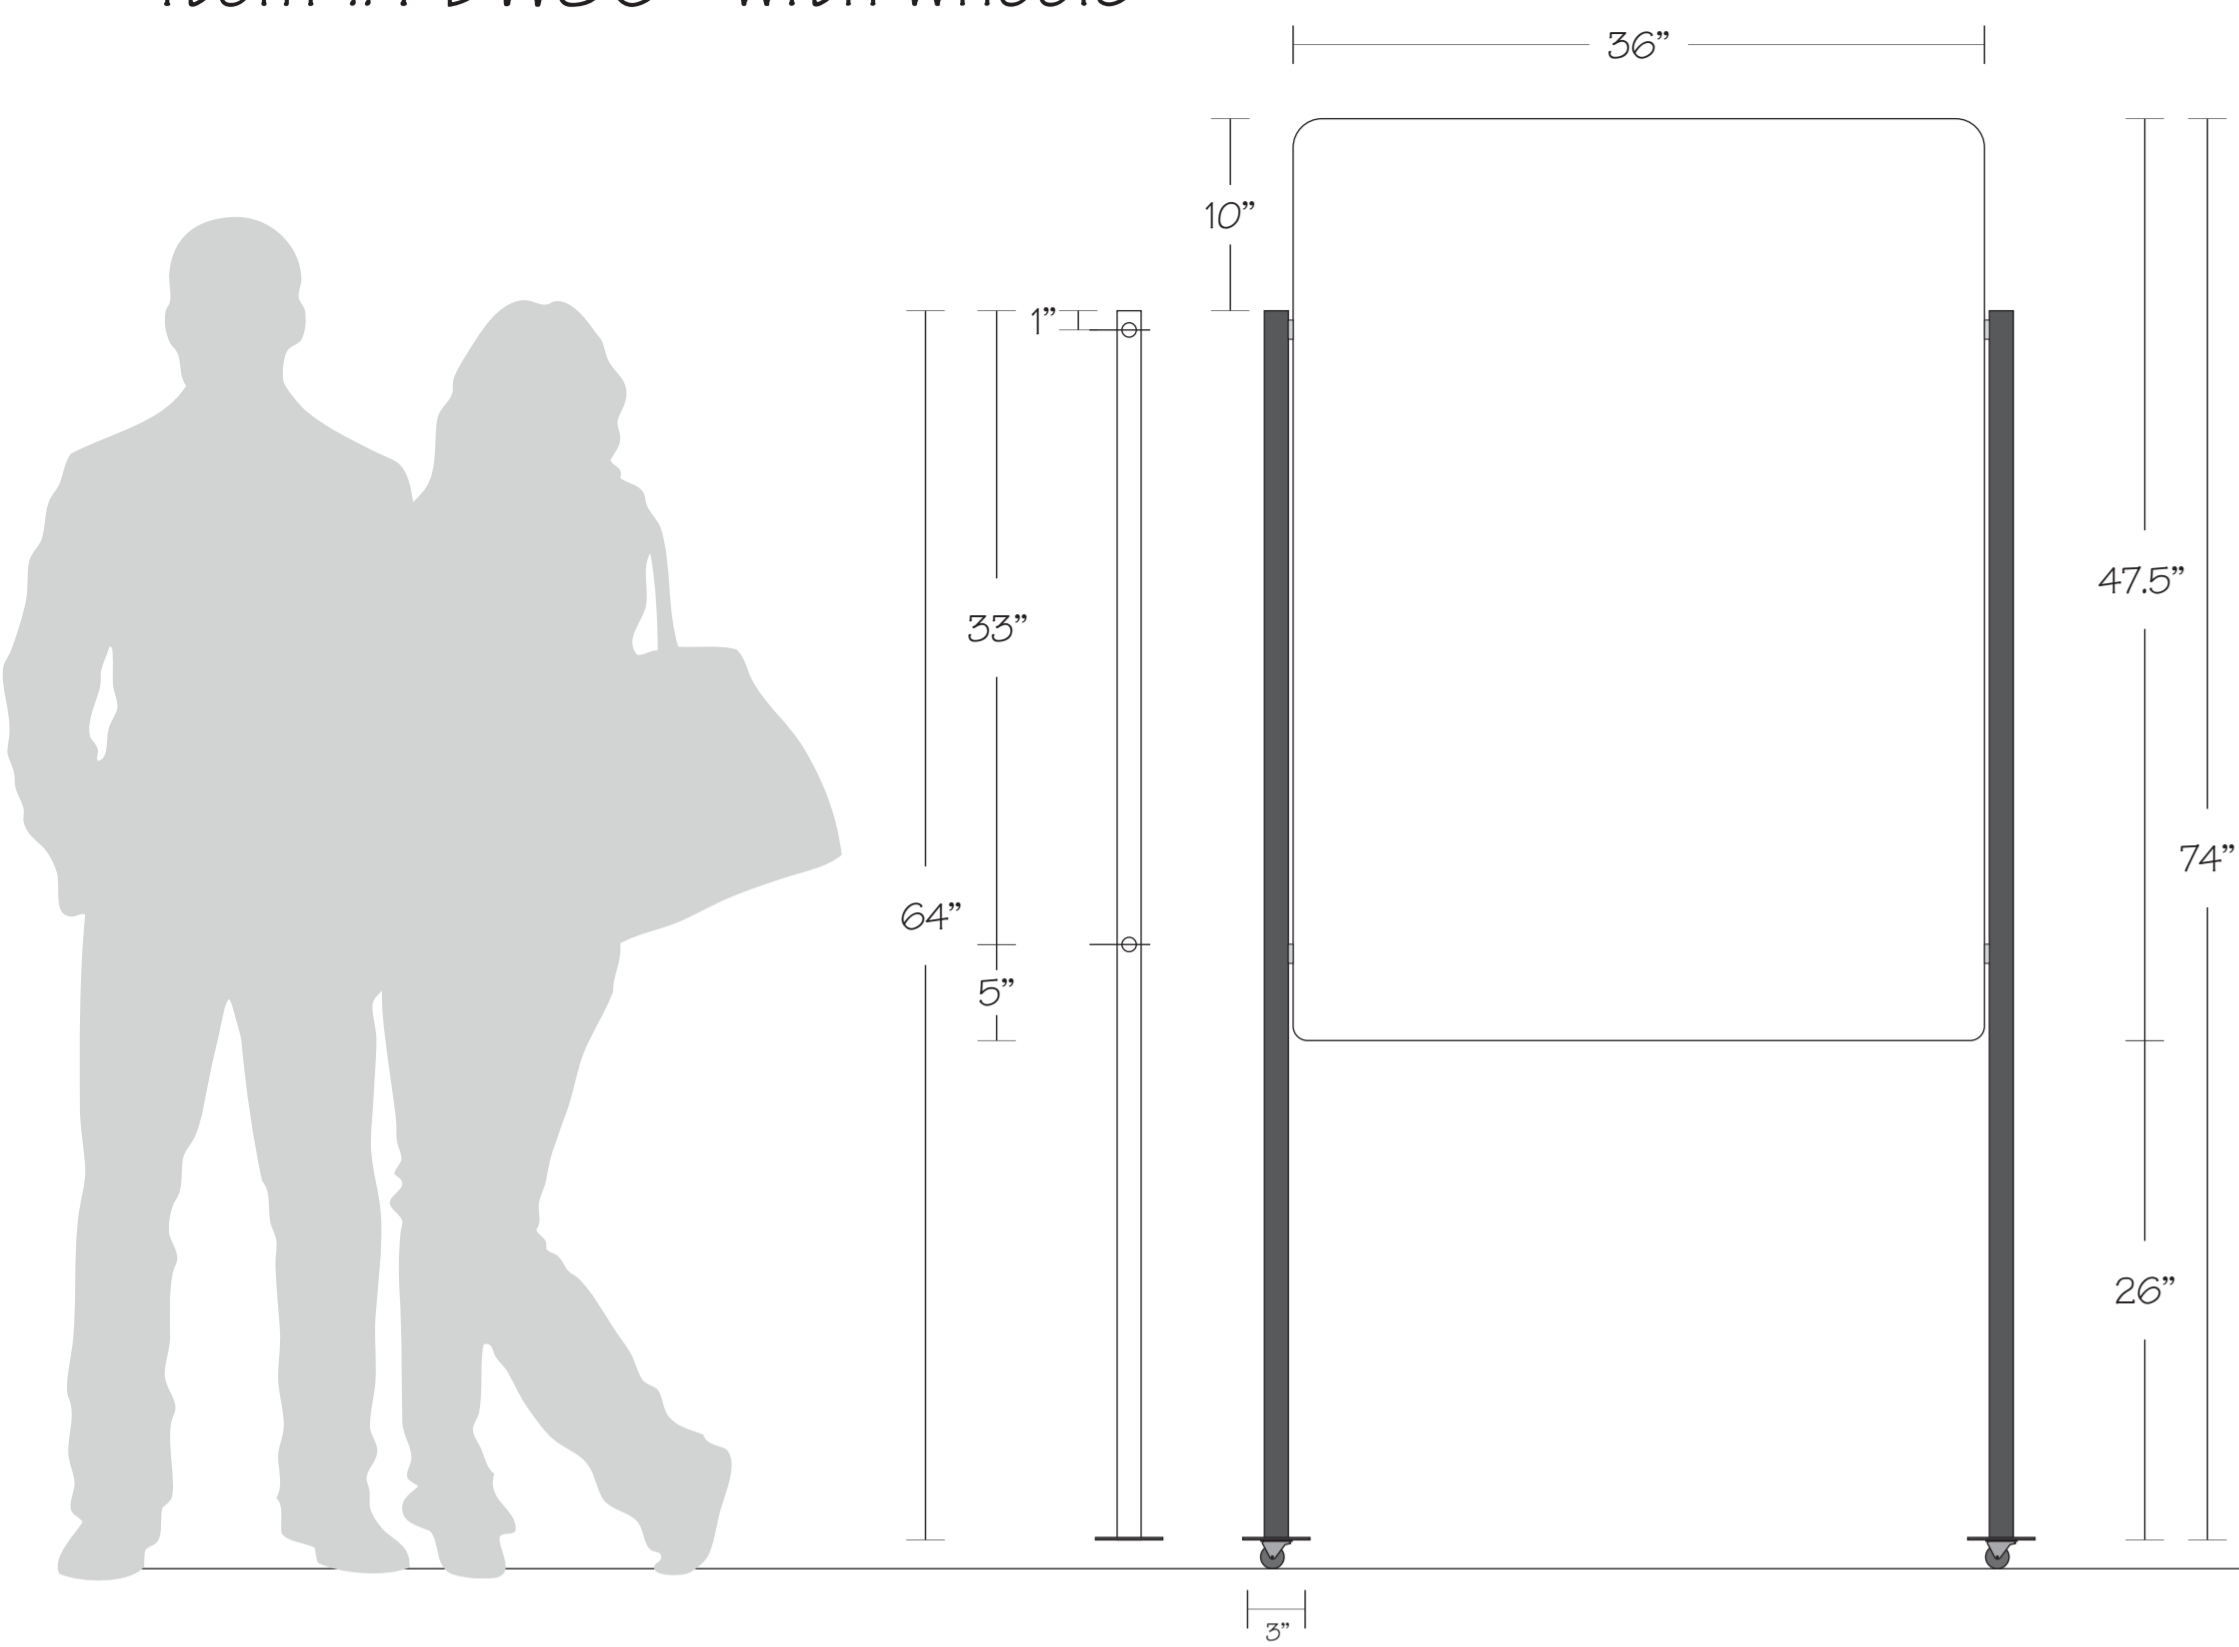

36" Floor Divider

Item #FD36 - no wheels

Item #FDW36 - with wheels

48" Floor Divider

Item #FD48 - no wheels

Item #FDW48 - with wheels

60" Floor Divider

Item #FD60 - no wheels

Item #FDW60 - with wheels

72" Floor Divider

Item #FD72 - no wheels

Item #FDW72 - with wheels

84" Floor Divider

Item #FD84 - no wheels

Item #FDW84 - with wheels