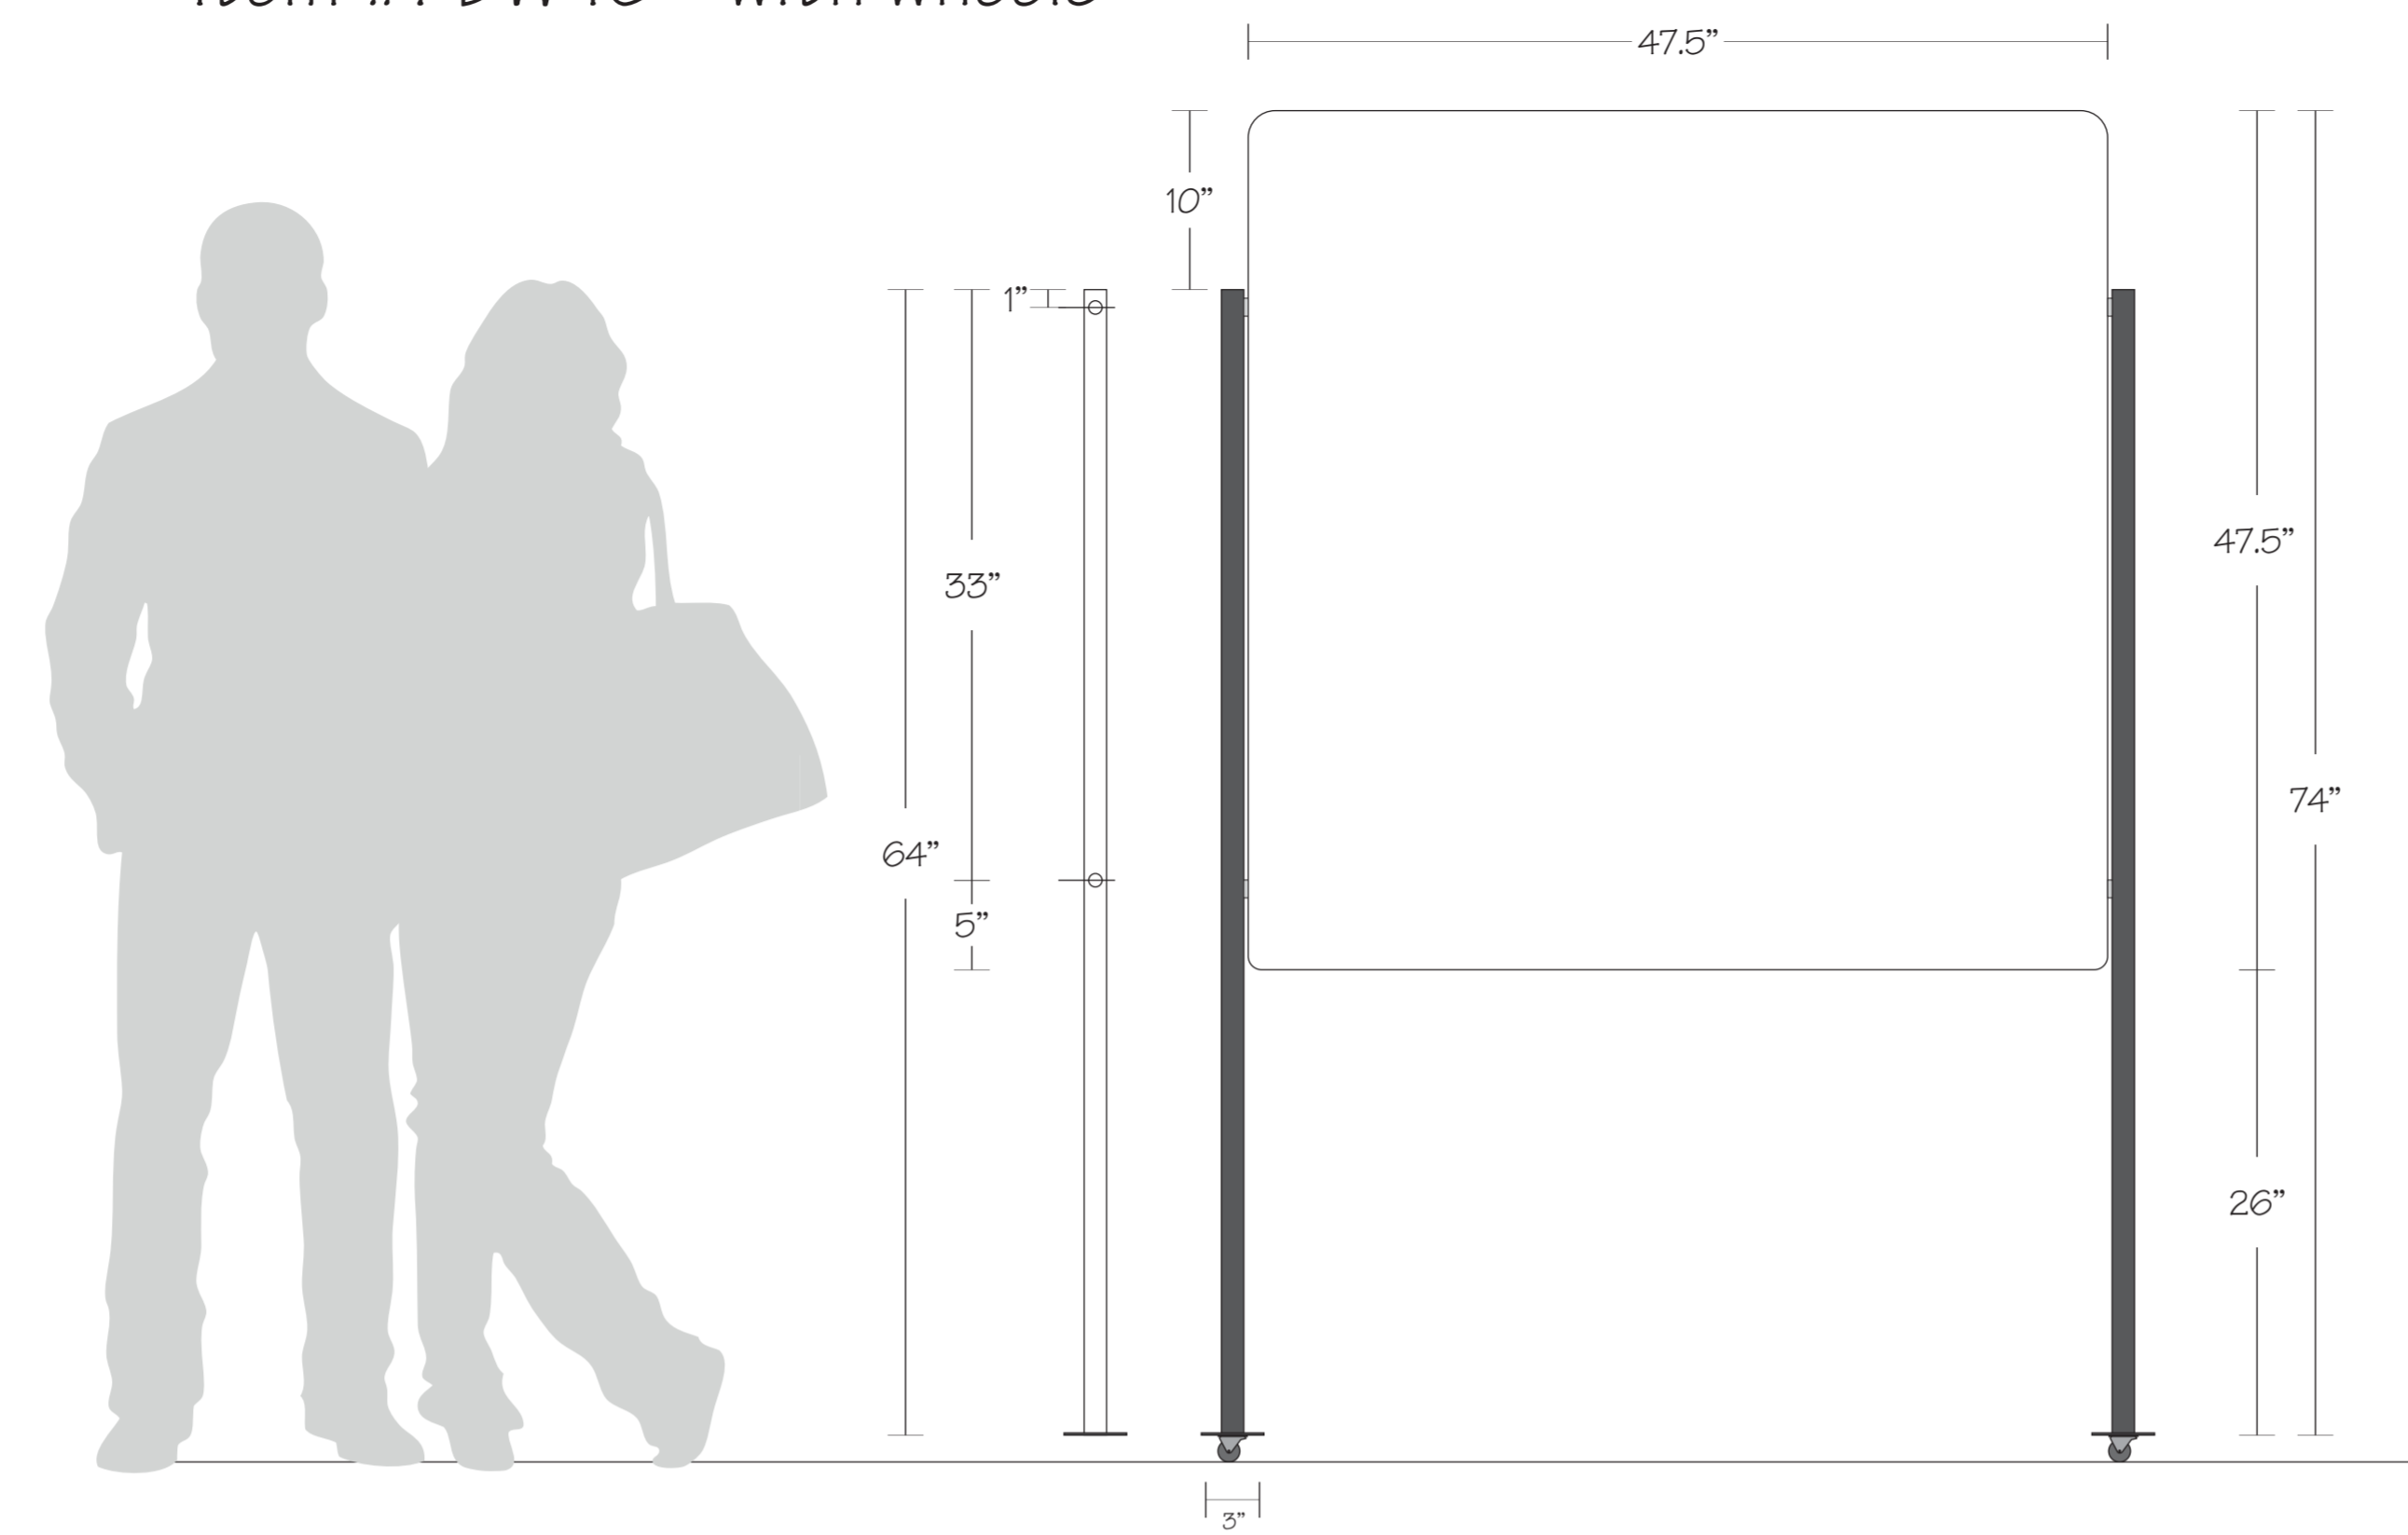

36" Floor Divider

Item #FD36 - no wheels

Item #FDW36 - with wheels

48" Floor Divider

Item #FD48 - no wheels

Item #FDW48 - with wheels

60" Floor Divider

Item #FD60 - no wheels

Item #FDW60 - with wheels

72" Floor Divider

Item #FD72 - no wheels

Item #FDW72 - with wheels

84" Floor Divider

Item #FD84 - no wheels

Item #FDW84 - with wheels